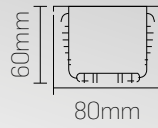

Wallwasher LED Lighting

Housing

Eloxal coating extrusion aluminum.

Glass

Polycarbonate Glass.

LED

Power LED with high color rendering index ($Ra \geq 80$) with a minimum lifetime of 100,000 hours ($L70-85^\circ C$).

Driver

Constant current output, high efficiency driver.

Light Angle

Light Color

Product Name	Order Code ⁽²⁾	CCT (K)	Luminous Flux ⁽¹⁾	Power	Voltage	Weight	Measurements
Wallwasher LED Lighting	602306	3000K	1190 lm	2x6W	220VAC	1,45 Kg	185mm
Wallwasher LED Lighting	602406	4000K	1250 lm				
Wallwasher LED Lighting	602606	6500K	1320 lm				
Wallwasher LED Lighting	602312	3000K	2350 lm	2x12W	220VAC	1,45 Kg	360mm
Wallwasher LED Lighting	602412	4000K	2450 lm				
Wallwasher LED Lighting	602612	6500K	2600 lm				
Wallwasher LED Lighting	602318	3000K	3560 lm	2x18W	220VAC	1,45 Kg	535mm
Wallwasher LED Lighting	602418	4000K	3730 lm				
Wallwasher LED Lighting	602618	6500K	3925 lm				
Wallwasher LED Lighting	602324	3000K	4750 lm	2x24W	220VAC	2,60 Kg	720mm
Wallwasher LED Lighting	602424	4000K	5030 lm				
Wallwasher LED Lighting	602624	6500K	5280 lm				
Wallwasher LED Lighting	602330	3000K	4780 lm	2x30W	220VAC	2,60 Kg	895mm
Wallwasher LED Lighting	602430	4000K	4800 lm				
Wallwasher LED Lighting	601630	6500K	4800 lm				
Wallwasher LED Lighting	602336	3000K	5730 Lm	2x36W	220VAC	2,60 Kg	1070mm
Wallwasher LED Lighting	602436	4000K	5760 lm				
Wallwasher LED Lighting	602636	6500K	5760 lm				

(1) The specified luminous flux values may vary bay %10.

(2) 32XY42 X= 0 White Y= 3 3000K
 2 Grey 4 4000K
 3 Black 6 6500K