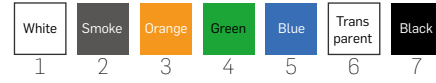

LED Ceiling Lighting

Housing
Polycarbonate Housing.

LED
SMD LED with high color rendering index
minimum lifetime of 100.000 hours (L70-85°C).

Sensor
High detection sensitivity
Adjustable time and lux feature.

Time Delay
10sn-3dk

Detection Distance
Maks. 8m

Mounting Height
2,2m±60cm

Housing Color

Light Angle

Light Color

Product Name	Order Code ⁽²⁾	CCT (K)	Luminous Flux ⁽¹⁾	Power	Voltage	Weight	Measurements
LED Ceiling Lighting	530301	3000K	1310 lm	16W	220VAC	0,75 Kg	
LED Ceiling Lighting	530401	4000K	1360 lm				
LED Ceiling Lighting	530601	6500K	1408lm				
LED Ceiling Lighting with sensor	531301	3000K	1310 lm	16W	220VAC	0,75 Kg	
LED Ceiling Lighting with sensor	531401	4000K	1360 lm				
LED Ceiling Lighting with sensor	531601	6500K	1408lm				
LED Ceiling Lighting with sensor Emergency Func.	532301	3000K	1310 lm	16W	220VAC	0,75 Kg	
LED Ceiling Lighting with sensor Emergency Func.	532401	4000K	1360 lm				
LED Ceiling Lighting with sensor Emergency Func.	532601	6500K	1408lm				

(1) The specified luminous flux values may vary bay %10.

(2) 530Y0X X=0 White Y=3 3000K
2 Grey 4 4000K
3 Black 6 6500K